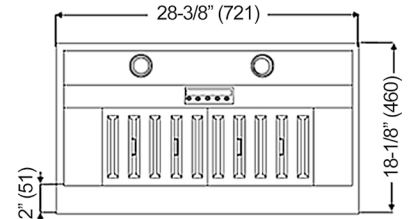

Model / Size	IN2630SQB-700-2 / 30"
Appearance	
Stainless Steel	✓
Seamless	✓
Performance	
CFM / Sone	300 to 750 / 1.0 to 6.0
QuietMode™	1.0 Sone / 40 dB
ECO Mode 🌿	10 Minutes on QuietMode™ Every Hour to Promote a Cleaner Kitchen Air Quality
LED Lights 🌿	2 Level Lighting 2 x Lights (3W)
Speed	6 Speed
Control	Electronic Buttons with LED Display
Blower Type	Single Horizontal Squirrel Cage
Exhaust	Top - 6" Round Top - 3-1/4" x 10" Rectangular Rear - 6" Round Rear - 3-1/4" x 10" Rectangular
Consumption / Ampere	290W / 2.5A
Filter	Baffle Filter
Optional Accessories	
Backsplash Panel	SSP30 (30" x 32")

3D View

Hood Frame

↑ Min. 27"
to
Max. 30"

Countertop

Information subject to change without notice.
Measurement in inches (mm). Inches are converted

Side View

Bottom View

Back View