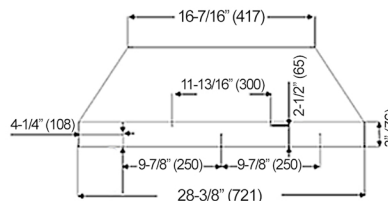

Front View

Building code may vary.

www.koberangehoods.com VER. 171222