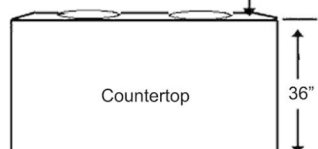

Model / Size	IN2630SQB-700-2 / 30"
Appearance	
Stainless Steel	✓
Seamless	✓
Performance	
CFM / Sone	300 to 750 / 1.0 to 6.0
QuietMode™	1.0 Sone / 40 dB
ECO Mode 🌿	10 Minutes on QuietMode™ Every Hour to Promote a Cleaner Kitchen Air Quality
LED Lights 🌿	2 Level Lighting 2 x Lights (3W)
Speed	6 Speed
Control	Electronic Buttons with LED Display
Blower Type	Single Horizontal Squirrel Cage
Exhaust	Top - 6" Round Top - 3-1/4" x 10" Rectangular Rear - 6" Round Rear - 3-1/4" x 10" Rectangular
Consumption / Ampere	290W / 2.5A
Filter	Baffle Filter
Optional Accessories	
Backsplash Panel	SSP30 (30" x 32")

3D View

Hood Frame

↑ Min. 27"
to
Max. 30"

Countertop

Information subject to change without notice.
Measurement in inches (mm). Inches are converted

Side View

Bottom View

Back View