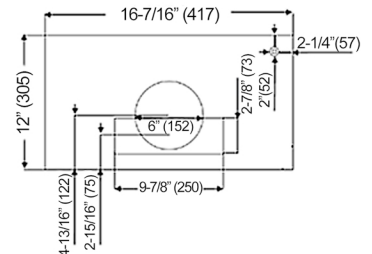

KOBE®

KOBE Range Hoods

So Quiet... You Won't Believe It's On!

- magnet to attach any magnetic surface
- remote control range up to 16 feet

Premium IN2630SQB-700-2 Built-In

Model / Size	IN2630SQB-700-2 / 30"
Appearance	
Stainless Steel	✓
Seamless	✓
Performance	
CFM / Sone	300 to 750 / 1.0 to 6.0
QuietMode™	1.0 Sone / 40 dB
ECO Mode 🌿	10 Minutes on QuietMode™ Every Hour to Promote a Cleaner Kitchen Air Quality
LED Lights 🌿	2 Level Lighting 2 x Lights (3W)
Speed	6 Speed
Control	Electronic Buttons with LED Display
Blower Type	Single Horizontal Squirrel Cage
Exhaust	Top - 6" Round Top - 3-1/4" x 10" Rectangular Rear - 6" Round Rear - 3-1/4" x 10" Rectangular
Consumption / Ampere	290W / 2.5A
Filter	Baffle Filter
Optional Accessories	
Backsplash Panel	SSP30 (30" x 32")

3D View

↑ Min. 27"
to
Max. 30"

Information subject to change without notice.
Measurement in inches (mm). Inches are converted

Side View

Bottom View

Back View

Top View

Front View

Building code may vary.

www.koberangehoods.com VER. 171222