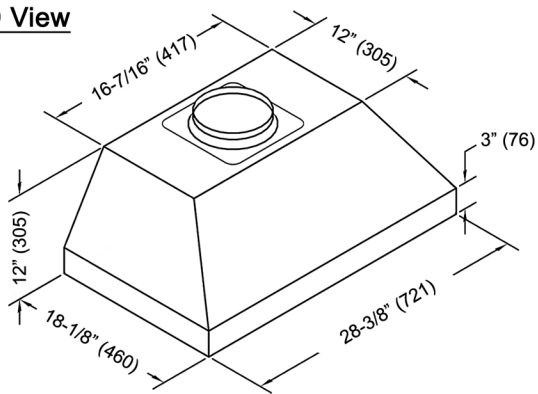

Model / Size	IN2630SQB-700-2 / 30"
Appearance	
Stainless Steel	✓
Seamless	✓
Performance	
CFM / Sone	300 to 750 / 1.0 to 6.0
QuietMode™	1.0 Sone / 40 dB
ECO Mode 🌿	10 Minutes on QuietMode™ Every Hour to Promote a Cleaner Kitchen Air Quality
LED Lights 🌿	2 Level Lighting 2 x Lights (3W)
Speed	6 Speed
Control	Electronic Buttons with LED Display
Blower Type	Single Horizontal Squirrel Cage
Exhaust	Top - 6" Round Top - 3-1/4" x 10" Rectangular Rear - 6" Round Rear - 3-1/4" x 10" Rectangular
Consumption / Ampere	290W / 2.5A
Filter	Baffle Filter
Optional Accessories	
Backsplash Panel	SSP30 (30" x 32")

3D View

Hood Frame

↑ Min. 27"
to
Max. 30"

Countertop

Information subject to change without notice.
Measurement in inches (mm). Inches are converted

Side View

Bottom View

Back View