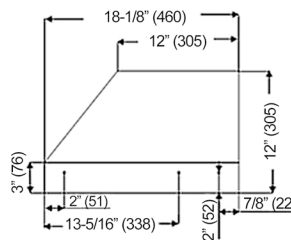

3D View

Hood Frame

↑ Min. 27"
to
Max. 30"

Countertop

Information subject to change without notice.
Measurement in inches (mm). Inches are converted

Side View

Bottom View

Back View