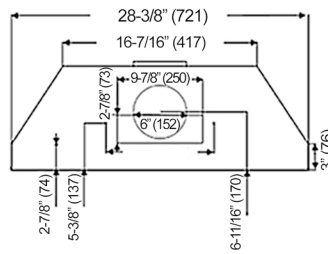

3D View

Hood Frame

↑ Min. 27"
to
Max. 30"

Countertop

Information subject to change without notice.
Measurement in inches (mm). Inches are converted

Side View

Bottom View

Back View