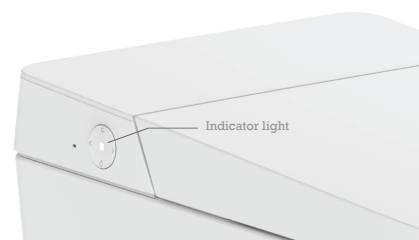

**R&T**  
Reliable & Trustworthy

**Model: G19**

**Tankless Smart Toilet**

Dimension:	393 x 699 x 477 mm
Voltage:	110V ~ 60HZ
Applicable water pressure:	0.09MPa - 0.8MPa (Static)
Control:	Side Button / Remote control
Water efficiency:	Dual flush, level 2 (Full flush 6L)
Water resistance Level:	IPX4

Soft night light

Antibacterial seat

Antibacterial nozzle

Removable nozzle

Basic Features:

- Rear Cleaning
- Feminine Cleaning
- Warm Air Dryer
- 6 Gears Adjust
- Night Light
- Water Temp
- Low pressure startup
- Seat Sensor
- Soft Quiet Close
- Oscillating Washing
- Patented arc spray wand
- Anti-siphon
- Dual cleaning technology

**2-year limited warranty**  
1 years full warranty, 2 years limited warranty on all parts.

**R&T**  
Reliable & Trustworthy

**Model: V3200**

Smart Bidet Toilet Seat

Dimension:	517 x 403 x 112 mm
Voltage:	110V ~ 60HZ
Applicable water pressure:	0.07MPa - 0.8MPa (Static)
Control:	Side panel / Remote control
Water temperature:	40°C/104°F 6 levels, (Normal)
Water resistance Level:	IPX7