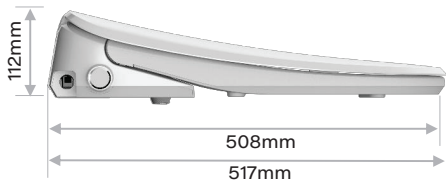

**R&T**  
Reliable & Trustworthy

**Model: G19**

**Tankless Smart Toilet**

Dimension:	393 x 699 x 477 mm
Voltage:	110V ~ 60HZ
Applicable water pressure:	0.09MPa - 0.8MPa (Static)
Control:	Side Button / Remote control
Water efficiency:	Dual flush, level 2 (Full flush 6L)
Water resistance Level:	IPX4

Soft night light

Antibacterial seat

Antibacterial nozzle

Removable nozzle

Basic Features:

- Rear Cleaning
- Feminine Cleaning
- Warm Air Dryer
- 6 Gears Adjust
- Night Light
- Water Temp
- Low pressure startup
- Seat Sensor
- Soft Quiet Close
- Oscillating Washing
- Patented arc spray wand
- Anti-siphon
- Dual cleaning technology

**2-year limited warranty**  
1 years full warranty, 2 years limited warranty on all parts.

**R&T**  
Reliable & Trustworthy

**Model: V3200**

Smart Bidet Toilet Seat

Dimension:	517 x 403 x 112 mm
Voltage:	110V ~ 60HZ
Applicable water pressure:	0.07MPa - 0.8MPa (Static)
Control:	Side panel / Remote control
Water temperature:	40°C/104°F 6 levels, (Normal)
Water resistance Level:	IPX7