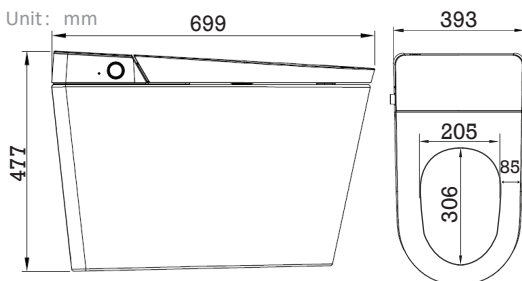

Antibacterial nozzle

Removable nozzle