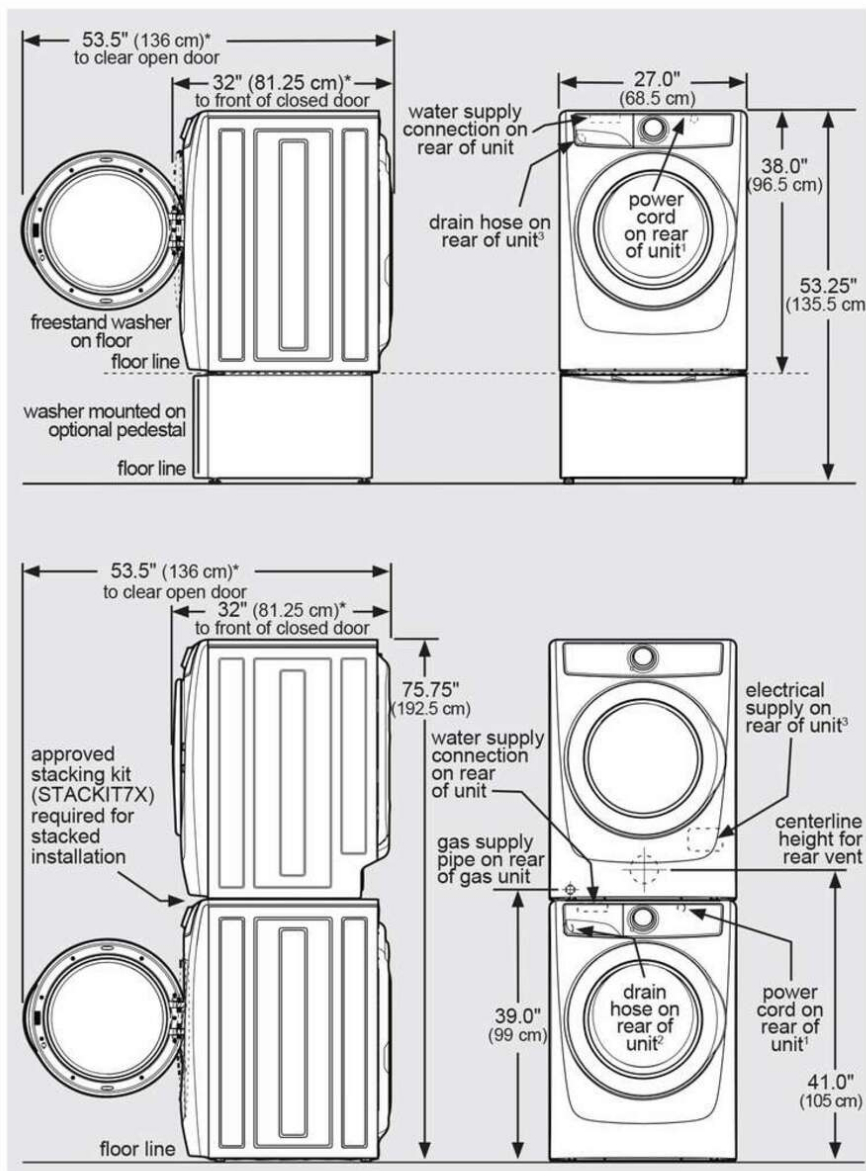

## Installation Diagram

### Washer dimensions

\*Connection of water inlet hose on steam dryer adds 3/4 in. (2 cm) to installation depth.

<sup>1</sup>Power supply cord length on washer approximately 60 inches (152.5 cm).

<sup>2</sup>Drain hose length on washer approximately 59 inches (150 cm).